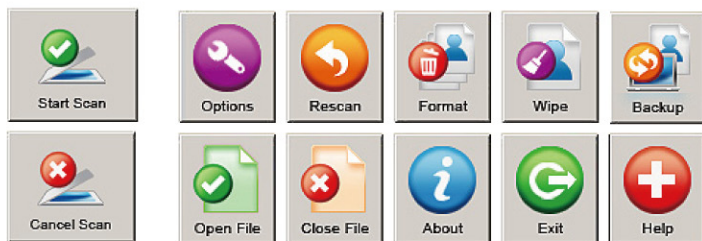

RDP7

Card Reader & USB Hub

Features

- Supports 3 USB hub ports
- Supports SD, SDHC, MMC, MS and M2 memory cards
- Built-in USB cable, easy to carry and use
- Includes Photo Recovery Tool to help restore lost or damaged files*
- Bright LED indicates card insertion and data traffic
- USB powered—no external power or battery needed
- Lightweight, contoured and compact
- Fully compliant with hi-speed USB 2.0 specification
- Plug and Play interface
- Works with Windows® 7
- Two-year warranty

* Now available for download at:
<http://www.transcendusa.com/Products/PhotoRecovery/PhotoRecovery.asp>

Specifications

Dimensions (LxWxH)	88mm x 54mm x 10.6mm
Weight	44g
Power Requirements	DC 5V from USB port (no external power needed)
Supported Cards	Direct: SD, SDHC, microSD, microSDHC, TransFlash, MMC, MMCplus, RS-MMC, MMCmobile, MS, MS PRO, MS Duo, MS PRO Duo, MS PRO-HG Duo, M2 With Adapter: MMCmicro™, miniSD™, miniSDHC
Operating Systems Supported	Windows® 7, Vista, XP, 2000, ME Mac OS 9.x, or later Linux Kernel 2.4.2, or later
Certificates	CE, FCC, BSMI, and C-Tick

Bonus! *Photo Recovery Software* Included
Rescue accidentally deleted photos & files

This amazingly useful software features a user-friendly, straightforward interface that allows users to search deep within a memory card for traces of erased files that can be rescued.