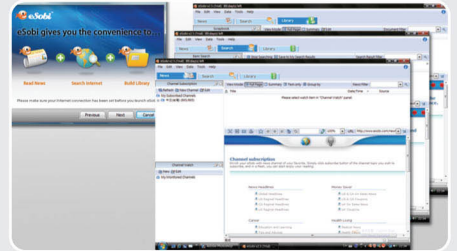

Key Benefits

eSobi Internet information management software